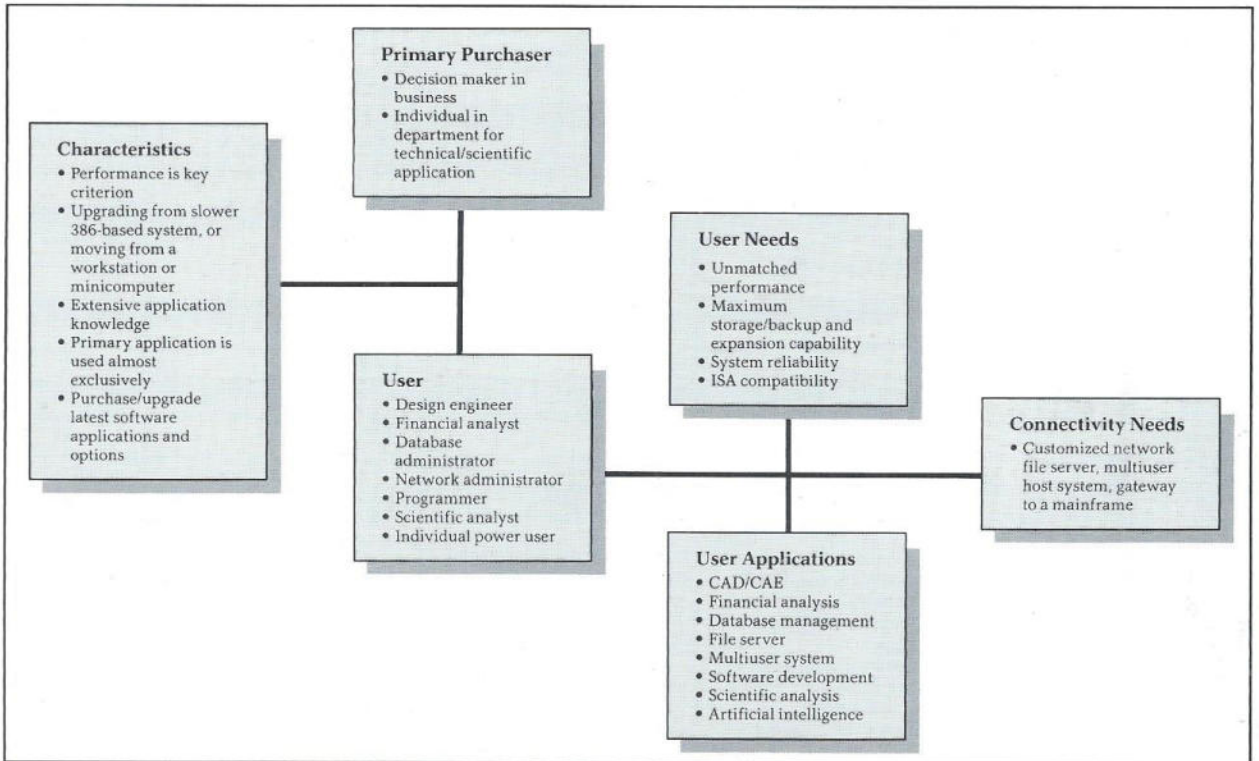

The primary users of the COMPAQ DESKPRO 386/33 will be performance-sensitive individuals who need the system's power for their own productivity or for use in a multiuser or network environment. They include: design engineers, financial analysts, database administrators, programmers, scientific analysts and network administrators.

These power users have historically moved up to the most powerful systems available. That's because the improved performance has an immediate impact on their productivity. These users have considerable influence on purchase decisions, and may be DP/MIS

professionals who buy for work groups, or expert users who provide group direction.

The COMPAQ DESKPRO 386/33 is uniquely suited to the increasing needs of these users. Its performance, expansion and storage capabilities will improve productivity on complex applications. This includes: CAD/CAE, financial analysis, database management, software development and other calculation-intensive environments. These capabilities also make the COMPAQ DESKPRO 386/33 ideally suited for use as a file server, multiuser host system or in environments requiring a gateway to a mainframe.

User Profile