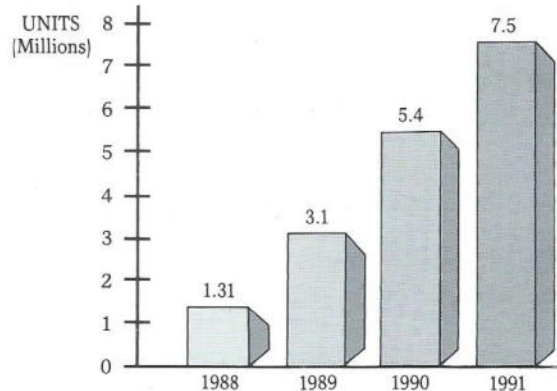

Profile Sheet: The COMPAQ DESKPRO 386/33

The 386-based desktop personal computer market is forecast to more than quadruple between 1988 and 1990, and is expected to dominate the desktop market by 1991.

Compaq, the company that pioneered the 386-based PC, continues to hold the largest share of the market. COMPAQ PC's represent the largest installed base of 386 machines in the market.

Now Compaq is enabling you to take advantage of this booming market by introducing the COMPAQ DESKPRO 386/33 Personal Computer. The most powerful, expandable desktop PC in the world.

The demand for higher-performance PC's is driven by two factors. First, the increased use of complex, calculation-intensive applications such as CAD/CAE, financial analysis, software programming and database management. And second, the growth of LANs and multiuser systems.

WORLDWIDE 80386 PC SHIPMENTS