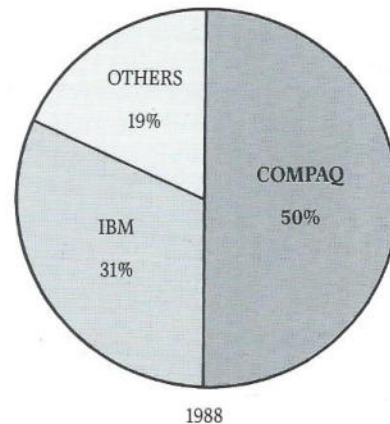

U.S. DEALER UNITS—80386 PRODUCTS

Source: StoreBoard Inc.