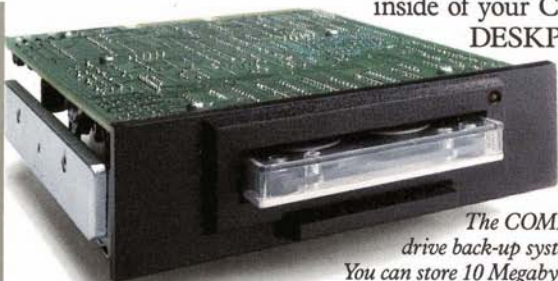

## **Up to 70 Megabytes in one computer**

The COMPAQ DESKPRO 286 comes with a single 1.2-Megabyte diskette drive. You can add another diskette drive of the same capacity, or a 360-K byte diskette drive so you can exchange data with other

By adding internal expansion boards you can have up to 8.2 Megabytes of random-access memory, a factor that makes it ideal for advanced applications.

For fixed disk storage, an internal 20-Megabyte system is available. You can also choose a 30- or 70-Megabyte high-performance internal fixed disk drive system. The storage capacity of each is equivalent to 10,240, 15,360, or 35,840 pages of double-spaced data.

One expansion board works with all the fixed disk drives. So when you upgrade to a larger fixed disk storage system, a new board is not required.

To back up data, use the *internal* fixed disk back-up system that COMPAQ pioneered. It lets you store up to 10 Megabytes of data on a single pocket-sized tape cartridge, providing a safe and convenient way for keeping records.

All these COMPAQ storage devices are added to the inside of your COMPAQ DESKPRO 286—

The COMPAQ fixed disk drive back-up system is internal. You can store 10 Megabytes of data on a single pocket-sized tape cartridge.