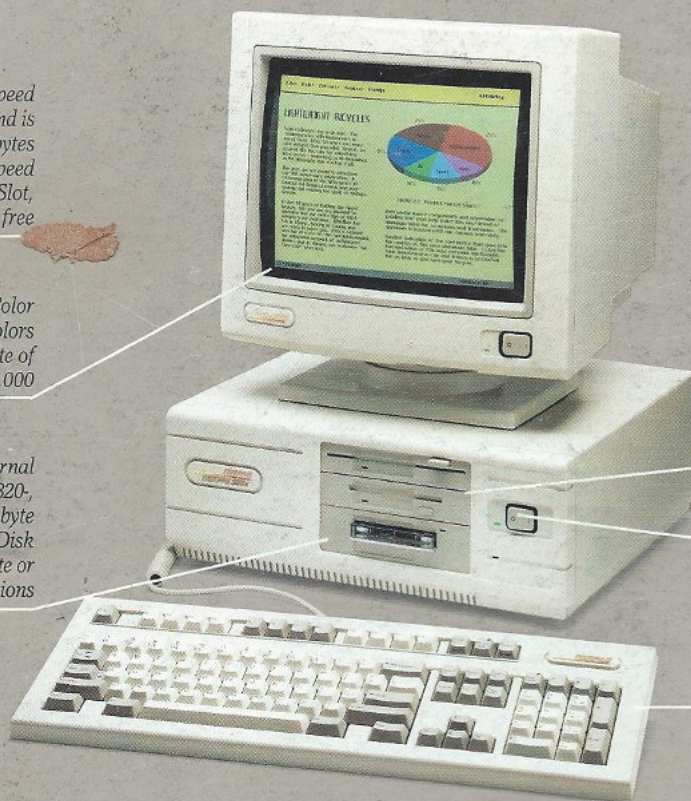

COMPAQ DESKPRO 386s

COMPAQ

It simply works better.

COMPAQ DESKPRO 386s

One megabyte of high-speed memory comes standard and is expandable to 13 megabytes using a special high-speed Memory Expansion Slot, leaving your other slots free

Optional Video Graphics Color Monitor displays up to 256 colors simultaneously from a palette of more than 256,000

With room for four internal storage devices, choose from 320-, 110-, 84-, 40- and 20-Megabyte high-performance Fixed Disk Drives and 150-/250-Megabyte or 40-Megabyte Tape Drive options

Power switch is on the front for easier access

System with enhanced keyboard measures only 22 inches deep (56cm) so that it fits comfortably on narrow working surfaces

Compaq offers the first 386-based personal computer for people considering 286 computers. The COMPAQ DESKPRO 386s Personal Computer offers exceptional 386 performance, with the ability to run today's popular MS-DOS® and Microsoft® Windows/386 applications, and tomorrow's advanced business applications under Microsoft® Operating System/2 from Compaq. Plus, the COMPAQ DESKPRO 386s delivers high-resolution graphics, compatibility and connectivity with industry-standard products.