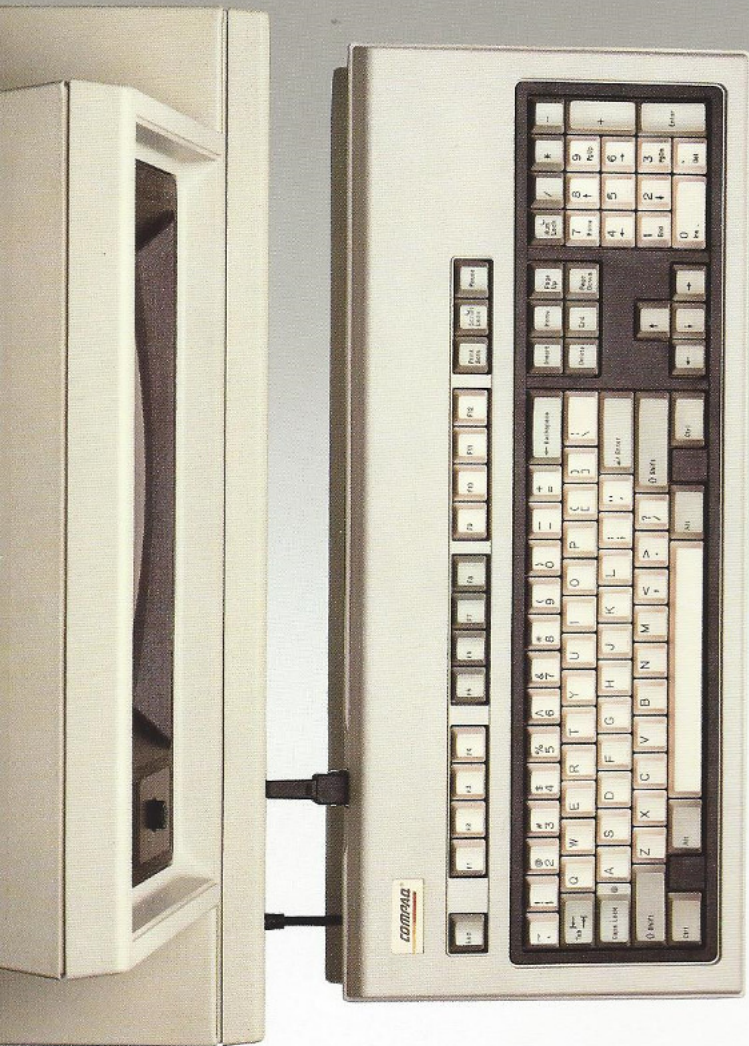

# COMPAQ DESKPRO

**COMPAQ**<sup>®</sup>

It simply works better.

# The smart choice for basic industry-standard

*The COMPAQ DESKPRO won the highest overall performance score within its category in Software Digest's 1986 comparative testing.*

Compaq makes desktop computers as respected as their world-celebrated portables, from the most basic to the most advanced in the world. Our first desktop computer, the COMPAQ DESKPRO<sup>®</sup>, has consistently received unmatched user satisfaction ratings and awards in its category. Its 8086 technology gives it a performance level that, when combined with its extremely versatile design, adds to its value and *your* productivity.

## The grand design

The COMPAQ DESKPRO was designed with plenty of storage options. In fact, it's expandable to four separate internal storage devices from 5<sup>1</sup>/<sub>4</sub>-inch 360-Kbyte diskette drives to an optional 20-megabyte fixed disk drive. This gives you the opportunity to add more storage as you need it. You can also protect your data with a feature first introduced by Compaq—the optional 10-megabyte internal fixed disk drive backup, which records data on convenient tape cartridges.